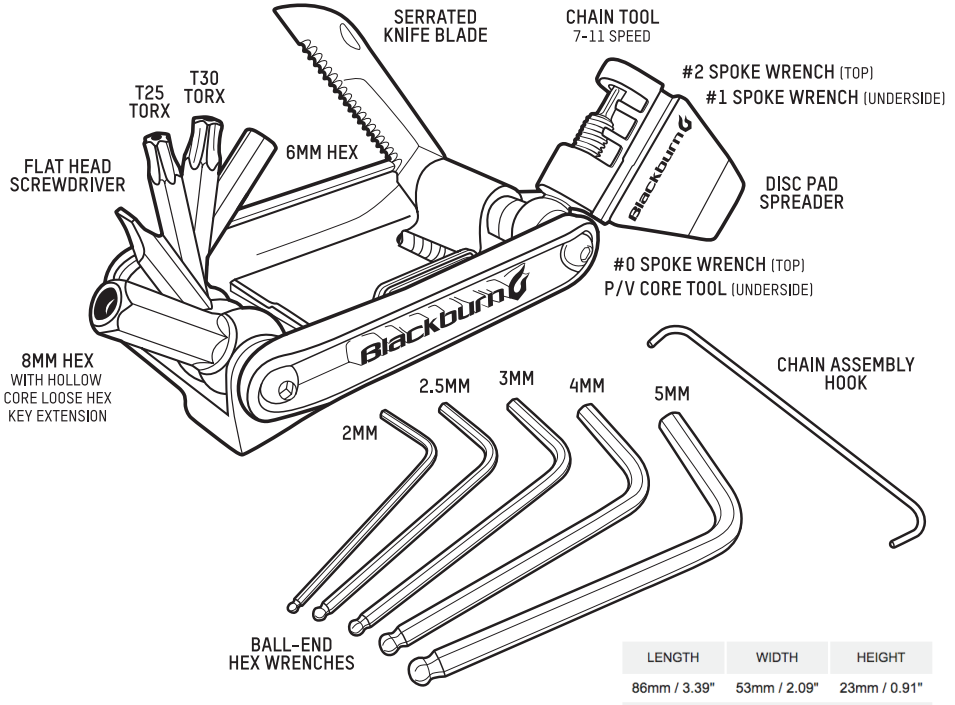

WAYSIDE™

MULTI-TOOL

Part# 7068161

LENGTH	WIDTH	HEIGHT
86mm / 3.39"	53mm / 2.09"	23mm / 0.91"

Visit us at blackburndesign.com for product updates.

Blackburn 

Customer Service: 1-800-456-2355
Blackburndesign.com
 Printed in China

**LIFETIME
 WARRANTY**