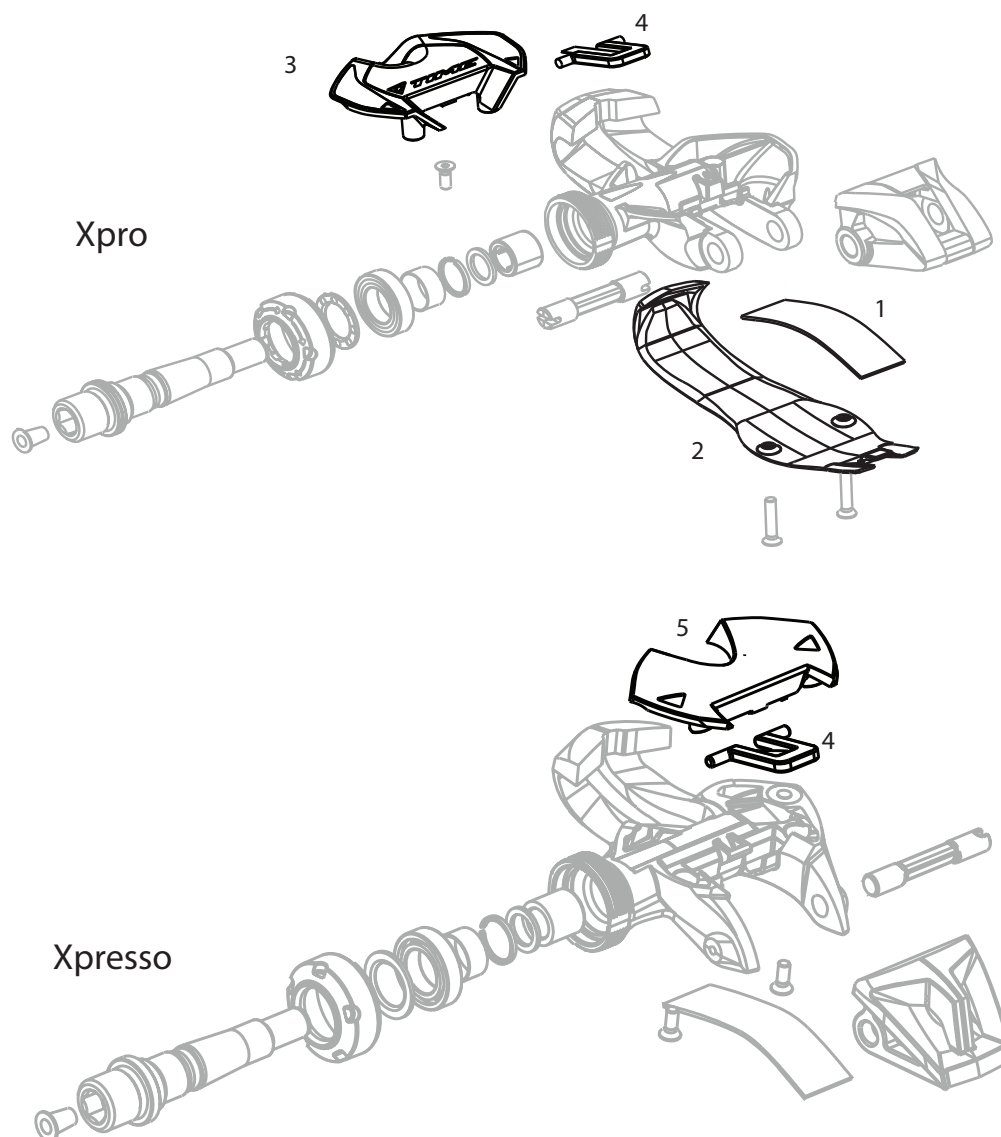

# TIME - Xpro / Xpresso

No.	PART NUMBER	DESCRIPTION
1	11.6718.000.004	Pedal Carbon blade Kit TIME XPro QTY 4 (TIME partnumber T2HB003)
2	11.6718.000.005	Pedal Bottom replacement Cover TIME XPro QTY 2(TIME partnumber T2HB002)
3	11.6718.000.006	Pedal Cover Cap Top replacement TIME XPro (TIME partnumber T2HB001)
4	11.6718.000.017	Pedal Ratchet TIME XPro Xpresso black QTY 2
5	11.6718.000.002	Pedal Body Cover Cap Left/Right TIME Xpresso Black including screws (TIME partnumber T2GB006)